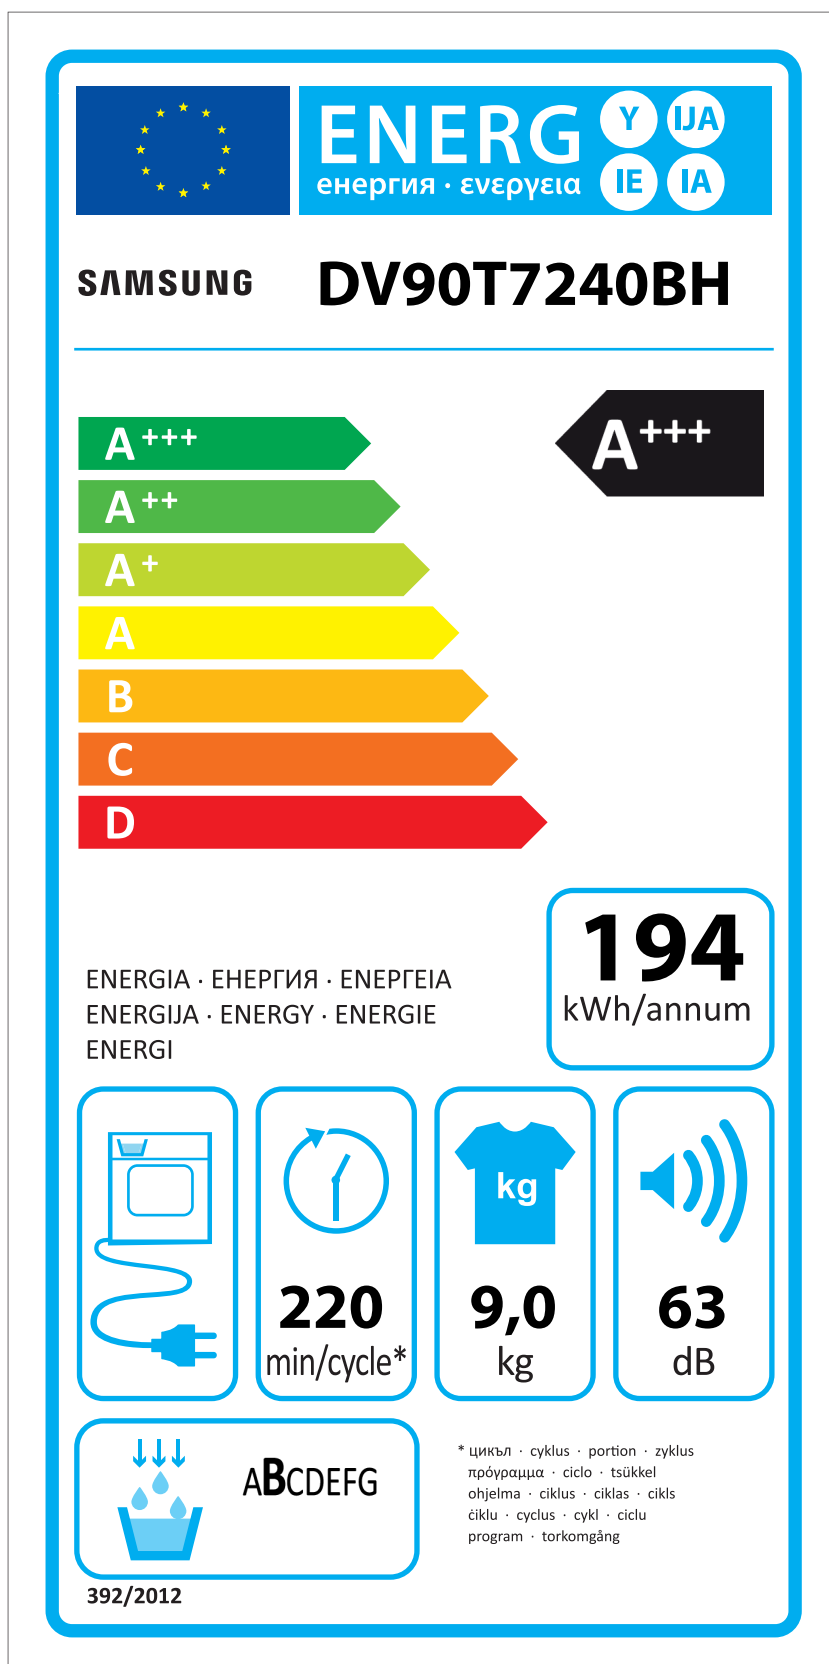

ERP LABEL ENERGY (DRYER CONDENSER TYPE)

CODE : DC68-03225C
Size : 110 x 220 (mm)
Material : ART