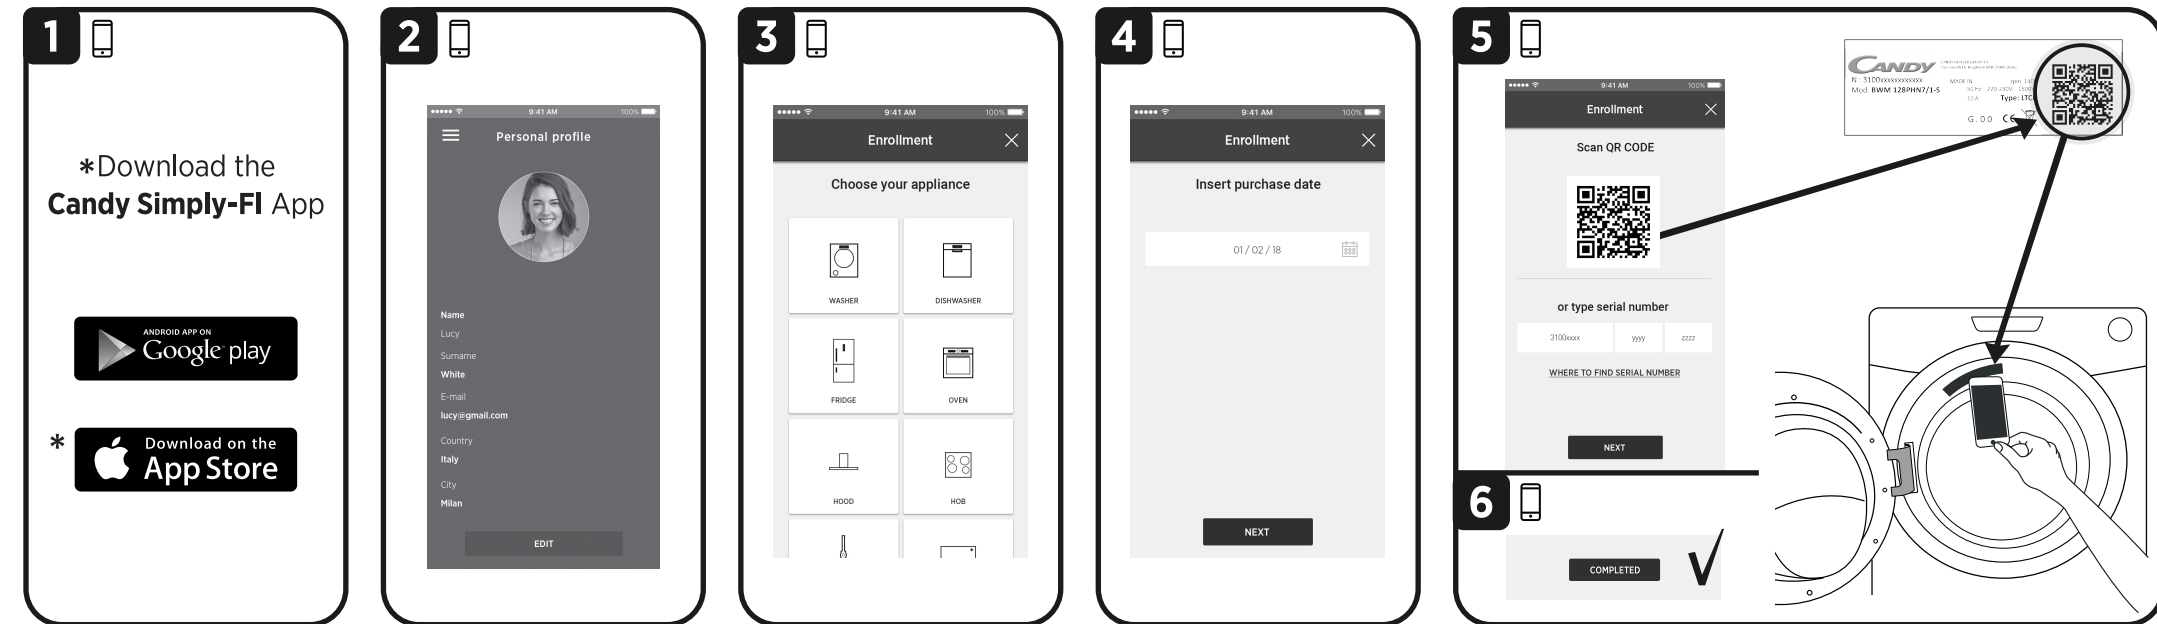

5

*The interaction with the appliance is enabled only by Android smartphones equipped with compatible NFC technology

Download the **Candy simply-Fi App**
To download any other further information in your language, please go to:
go.candy-group.com/sm-nfc

Scaricare l'app **Candy simply-Fi**
Per ulteriori informazioni collegarsi al sito:
go.candy-group.com/sm-nfc

Laden Sie die **Candy simply-Fi** App aus dem App Store herunter.
Um weitere Informationen in Ihrer Sprache herunterzuladen, gehen Sie bitte zu:
go.candy-group.com/sm-nfc